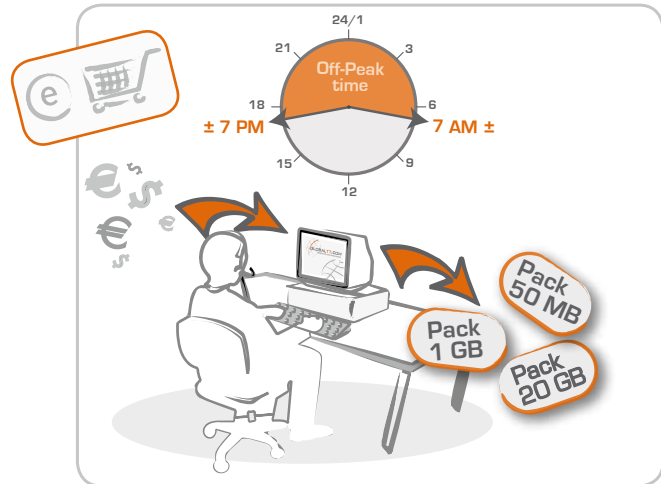

# Platinum & Diamond-Quota

- › Virtual leased line
- › Buy the volume you require for the best duration you need
- › Subscription well oriented on the Off-Peak time
- › Existing volume is multiplied by five (5) during the Off-Peak time
- › Highest speed available all the time
  - 2Mbps - 256Kbps on IS-14
  - 3.5Mbps - 256Kbps on IS-10

**Diamond-Quota = same principle, but with CIR speeds** (= minimum guaranteed speeds)

- 384 Kbps in download
- 128 Kbps in upload

*Existing volume will be multiplied by five (5) during the Off-Peak time*

### Free Night Acces

- › Unlimited volume-quota during Off-Peak time (IS-10 6:00 PM - 6:00 AM / IS-14 7:00 PM-7:00 AM) for 90 days
- › 1 GByte volume included and available for occasional use during Peak time for 90 days
- › Speed
  - 1 Mbps/RX
  - 256 Kbps/TX
- › Virtually a leased line or dedicated line during the Off-Peak