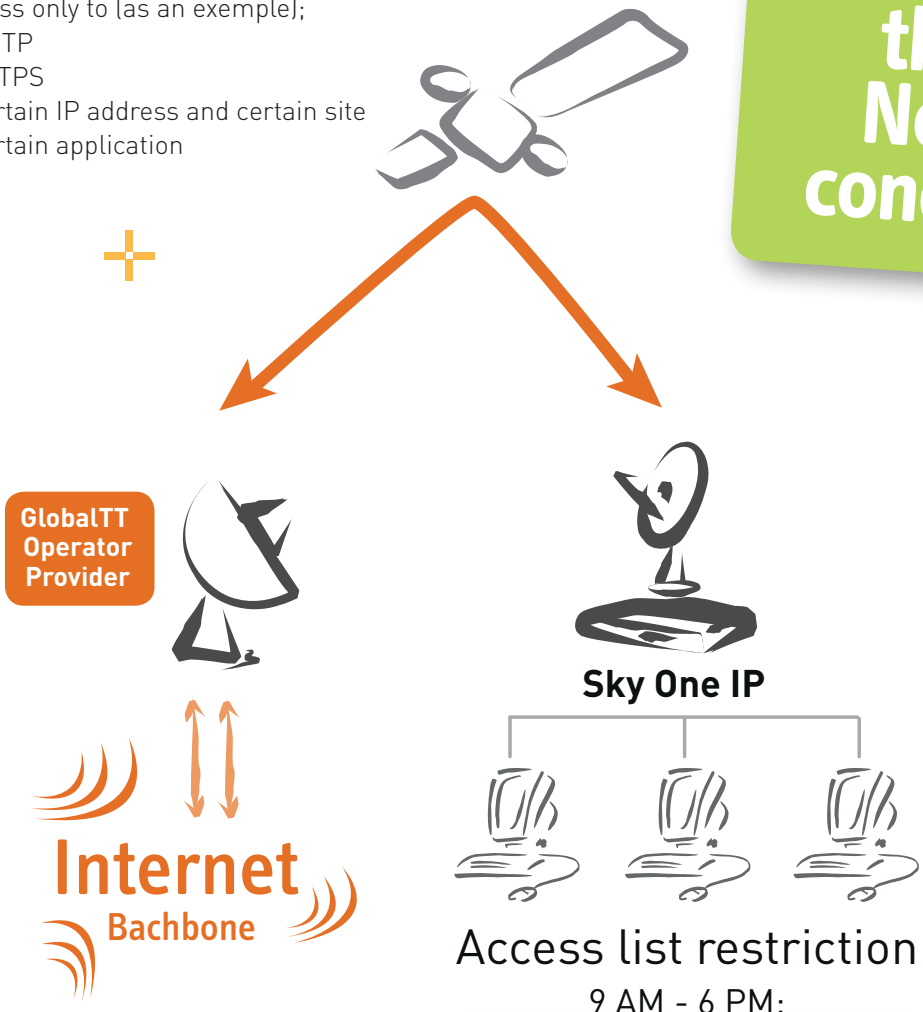

Access list restriction

Improve the satellite usage/speed

- Option giving a limited access
- Reduce the usage of the Internet access
 - Some specific "port"
 - Some specific "days"
 - Some specific "hours"
- Access only to (as an exemple);
 - SMTP
 - HTTPS
 - Certain IP address and certain site
 - Certain application

only with us

Don't miss this New concept

Access list restriction

9 AM - 6 PM:

~~P2p (gnutella,...)
Youtube,...
Facebook,...
Gaming
Chatting
Radio
Etc.~~

E-mail
https(bank)
http supplier web site
DHL, Fedex,...
Airline web site,...
Etc.

➤ faster connection